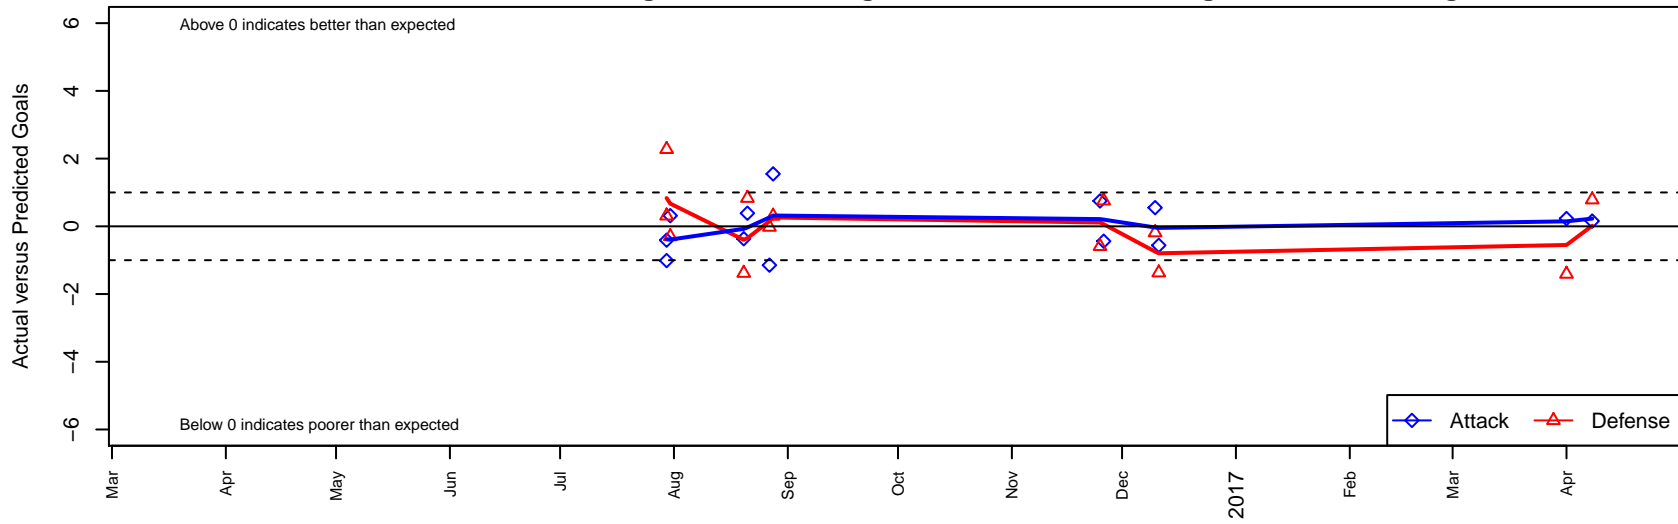

San Diego Surf Academy EGSL G00

, CAS
 G00 total strength=2139
 attack=96.54 defense=111.27

alt names used:
 SD Surf EGSL Academy 2000
 SD SURF EGSL ACADEMY 2000 (CAS)
 SD SURF SC EGSL ACADEMY 2000 (CAS)

Venues played:
 2016 Surf Cup White U17
 2016 FWRL CAS G00
 2016 Surf College Showcase Black U17

San Diego Surf Academy EGSL G00
 Dots are actual minus expected GF (blue circles) and GA (red triangles).
 Blue line is smoothed change in attack strength. Red is smoothed change in defense strength.

**attack and defense variance (black dot)
relative to other teams
and top 10 in region**

**attack and defense rating
relative to others at age
and all opponents in last 13 months**

**attack and defense rating
relative to others at age
and all opponents in last 13 months**

Performance relative to 13 month average

Performance relative to 13 month average

Distribution of opponents
 Red = Lose zone, Blue = Win zone, Green = Even
 Black line separates win/lose zones

lot. A=Neither has attack advantage, B=Opponent has both attack and defense advantage, C=Opponent has both attack and defense disadvantage, D=Both have