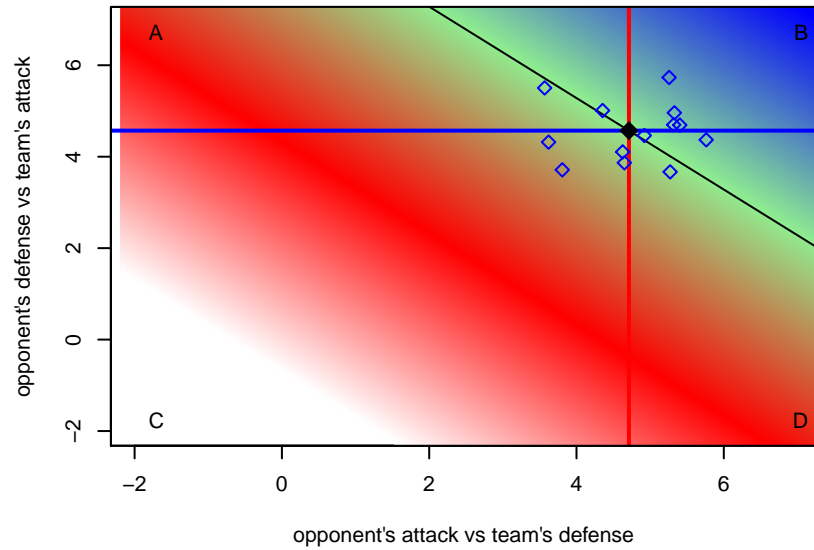

Venues played:
 2016 Surf Cup White U17
 2016 FWRL CAS G00
 2016 Surf College Showcase Black U17

San Diego Surf Academy EGSL G00
 Dots are actual minus expected GF (blue circles) and GA (red triangles).
 Blue line is smoothed change in attack strength. Red is smoothed change in defense strength.

**attack and defense variance (black dot)
relative to other teams
and top 10 in region**

**attack and defense rating
relative to others at age
and all opponents in last 13 months**

**attack and defense rating
relative to others at age
and all opponents in last 13 months**

Performance relative to 13 month average

Performance relative to 13 month average

Distribution of opponents
 Red = Lose zone, Blue = Win zone, Green = Even
 Black line separates win/lose zones

lot. A=Neither has attack advantage, B=Opponent has both attack and defense advantage, C=Opponent has both attack and defense disadvantage, D=Both have