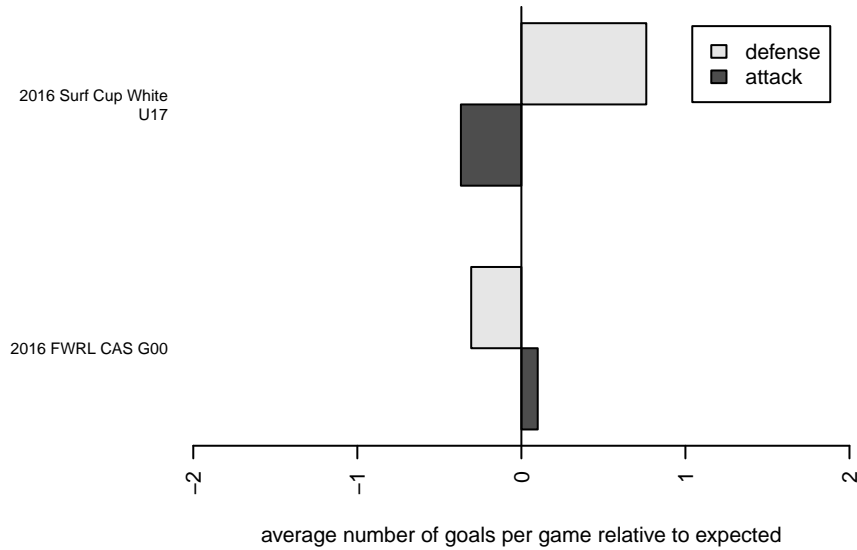

San Diego Surf Academy EGSL G00

, CAS
 G00 total strength=2139
 attack=96.54 defense=111.27

alt names used:
 SD Surf EGSL Academy 2000
 SD SURF EGSL ACADEMY 2000 (CAS)
 SD SURF SC EGSL ACADEMY 2000 (CAS)

Venues played:
 2016 Surf Cup White U17
 2016 FWRL CAS G00
 2016 Surf College Showcase Black U17

San Diego Surf Academy EGSL G00
 Dots are actual minus expected GF (blue circles) and GA (red triangles).
 Blue line is smoothed change in attack strength. Red is smoothed change in defense strength.

**attack and defense variance (black dot)
relative to other teams
and top 10 in region**

**attack and defense rating
relative to others at age
and all opponents in last 13 months**

**attack and defense rating
relative to others at age
and all opponents in last 13 months**

Performance relative to 13 month average

Performance relative to 13 month average

Distribution of opponents
 Red = Lose zone, Blue = Win zone, Green = Even
 Black line separates win/lose zones

lot. A=Neither has attack advantage, B=Opponent has both attack and defense advantage, C=Opponent has both attack and defense disadvantage, D=Both have