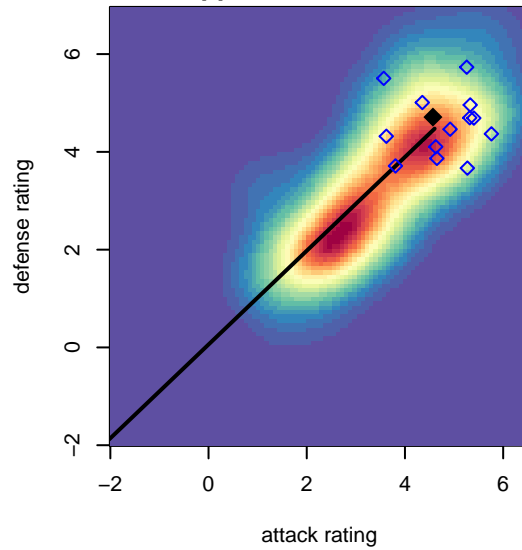

San Diego Surf Academy EGSL G00

, CAS
 G00 total strength=2139
 attack=96.54 defense=111.27

alt names used:
 SD Surf EGSL Academy 2000
 SD SURF EGSL ACADEMY 2000 (CAS)
 SD SURF SC EGSL ACADEMY 2000 (CAS)

Venues played:
 2016 Surf Cup White U17
 2016 FWRL CAS G00
 2016 Surf College Showcase Black U17

San Diego Surf Academy EGSL G00
 Dots are actual minus expected GF (blue circles) and GA (red triangles).
 Blue line is smoothed change in attack strength. Red is smoothed change in defense strength.

**attack and defense variance (black dot)
relative to other teams
and top 10 in region**

**attack and defense rating
relative to others at age
and all opponents in last 13 months**

**attack and defense rating
relative to others at age
and all opponents in last 13 months**

Performance relative to 13 month average

Performance relative to 13 month average

Distribution of opponents
 Red = Lose zone, Blue = Win zone, Green = Even
 Black line separates win/lose zones

lot. A=Neither has attack advantage, B=Opponent has both attack and defense advantage, C=Opponent has both attack and defense disadvantage, D=Both have