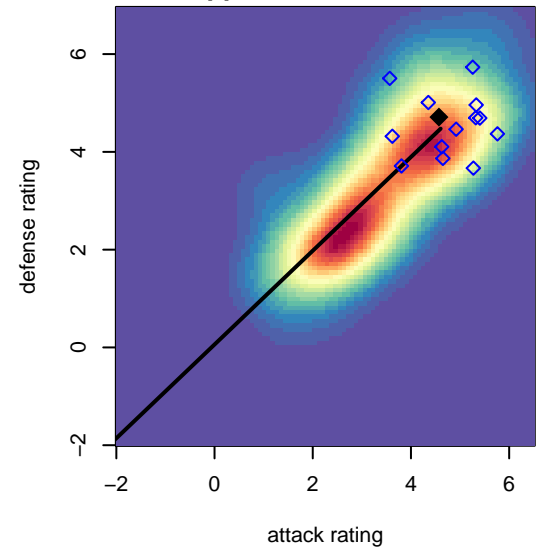

San Diego Surf Academy EGSL G00

, CAS
 G00 total strength=2139
 attack=96.54 defense=111.27

alt names used:
 SD Surf EGSL Academy 2000
 SD SURF EGSL ACADEMY 2000 (CAS)
 SD SURF SC EGSL ACADEMY 2000 (CAS)

Venues played:
 2016 Surf Cup White U17
 2016 FWRL CAS G00
 2016 Surf College Showcase Black U17

San Diego Surf Academy EGSL G00
 Dots are actual minus expected GF (blue circles) and GA (red triangles).
 Blue line is smoothed change in attack strength. Red is smoothed change in defense strength.

**attack and defense variance (black dot)
relative to other teams
and top 10 in region**

**attack and defense rating
relative to others at age
and all opponents in last 13 months**

**attack and defense rating
relative to others at age
and all opponents in last 13 months**

Performance relative to 13 month average

Performance relative to 13 month average

Distribution of opponents
 Red = Lose zone, Blue = Win zone, Green = Even
 Black line separates win/lose zones

lot. A=Neither has attack advantage, B=Opponent has both attack and defense advantage, C=Opponent has both attack and defense disadvantage, D=Both have