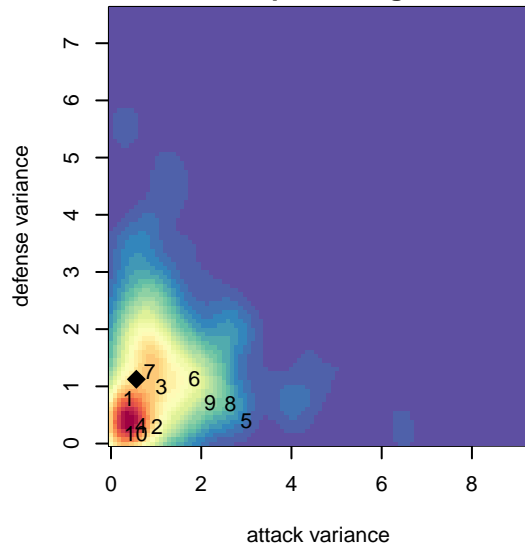

San Diego Surf Academy EGSL G00

, CAS
 G00 total strength=2139
 attack=96.54 defense=111.27

alt names used:
 SD Surf EGSL Academy 2000
 SD SURF EGSL ACADEMY 2000 (CAS)
 SD SURF SC EGSL ACADEMY 2000 (CAS)

Venues played:
 2016 Surf Cup White U17
 2016 FWRL CAS G00
 2016 Surf College Showcase Black U17

San Diego Surf Academy EGSL G00
 Dots are actual minus expected GF (blue circles) and GA (red triangles).
 Blue line is smoothed change in attack strength. Red is smoothed change in defense strength.

**attack and defense variance (black dot)
relative to other teams
and top 10 in region**

**attack and defense rating
relative to others at age
and all opponents in last 13 months**

**attack and defense rating
relative to others at age
and all opponents in last 13 months**

Performance relative to 13 month average

Performance relative to 13 month average

Distribution of opponents
 Red = Lose zone, Blue = Win zone, Green = Even
 Black line separates win/lose zones

lot. A=Neither has attack advantage, B=Opponent has both attack and defense advantage, C=Opponent has both attack and defense disadvantage, D=Both have